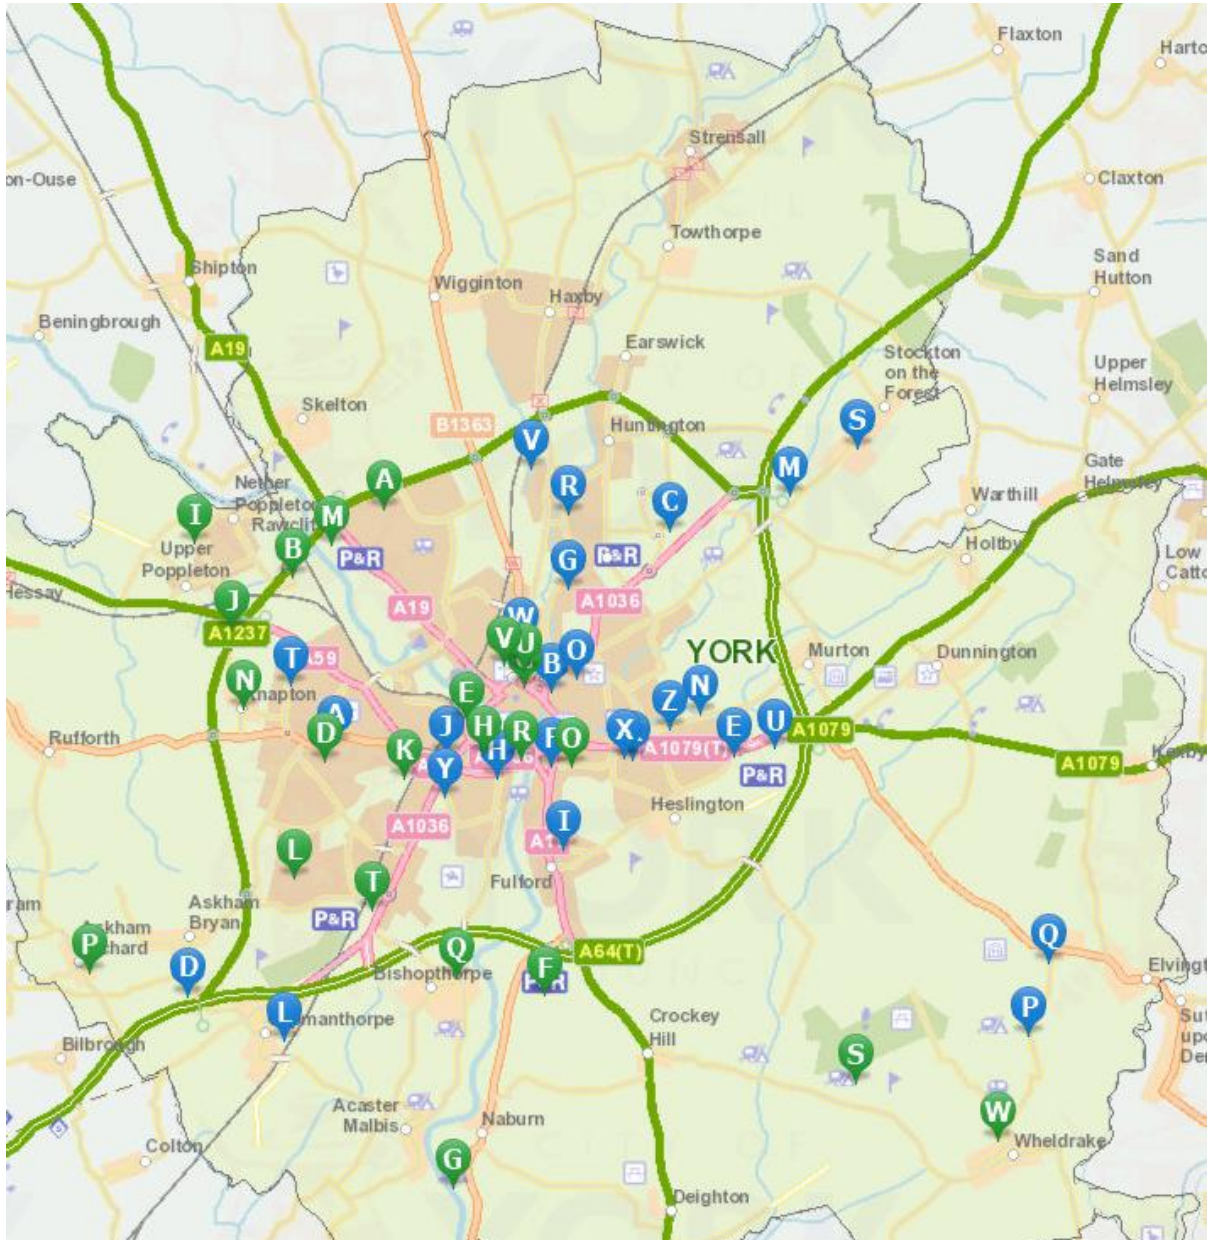

Annex 1: Recycling Bring Bank Locations

Bring Bank Review Map Key

Legend	Recycling Site
Blue A	Ainsty Car Park, Carr Lane
Blue B	Asda, Layerthorpe
Blue C	Asda, Monks Cross
Blue D	Askham Bryan College
Blue E	B & Q, Hull Road
Blue F	Barbican Road, junction with Kent Street
Blue G	Bell Farm Community Centre
Blue H	Bishopthorpe Road Car Park
Blue I	Broadway shops, Fulford
Blue J	Cambridge Street, Holgate Road
Blue K	Co-op, Hull Road
Blue L	Copmanthorpe Recreation Centre
Blue M	Deans Garden Centre, Stockton-on-the-Forest
Blue N	Derwent Arms

Blue O	East Parade Car Park
Blue P	Elvington Caravan Club
Blue Q	Elvington Scout Hut
Blue R	Flag & Whistle Pub Car Park
Blue S	Fox Inn Pub, Stockton-on-the-Forest
Blue T	Green Tree Pub, Beckfield Lane
Blue U	Grimston Bar Park & Ride
Blue V	Hartrigg Oaks, New Earswick
Blue W	Jaipur Spice car park, Haxby Road
Blue X	Hull Road, junction with Garrow Hill
Blue Y	Knavesmire Road, Micklegate Stray
Blue Z	Magnet Inn
Green A	Manor Lane Caravan Park
Green B	Maxi's Restaurant Car Park
Green C	Monk Bar Car Park
Green D	Morrison's Acomb
Green E	Mount Royal Hotel
Green F	Naburn Designer Outlet
Green G	Naburn Lock Caravan Park
Green H	Nunnery Lane Car Park
Green I	Poppleton Community Sports Pavillion
Green J	Poppleton Garden Centre
Green K	Puss 'n' Boots Car Park
Green L	Quakerwood Car Park
Green M	Rawcliffe Bar Park & Ride
Green N	Red Lion Inn Car Park, Knapton
Green O	Regent Street, Junction with Wellington Street
Green P	Rose & Crown, Askham Richard
Green Q	St Andrew's Church Car Park
Green R	St George's Field Car Park
Green S	Swallow Hall Golf Club
Green T	Tesco, Tadcaster Road
Green U	Londis, Townend Street
Green V	Union Terrace Car Park
Green W	Wheldrake Village Hall